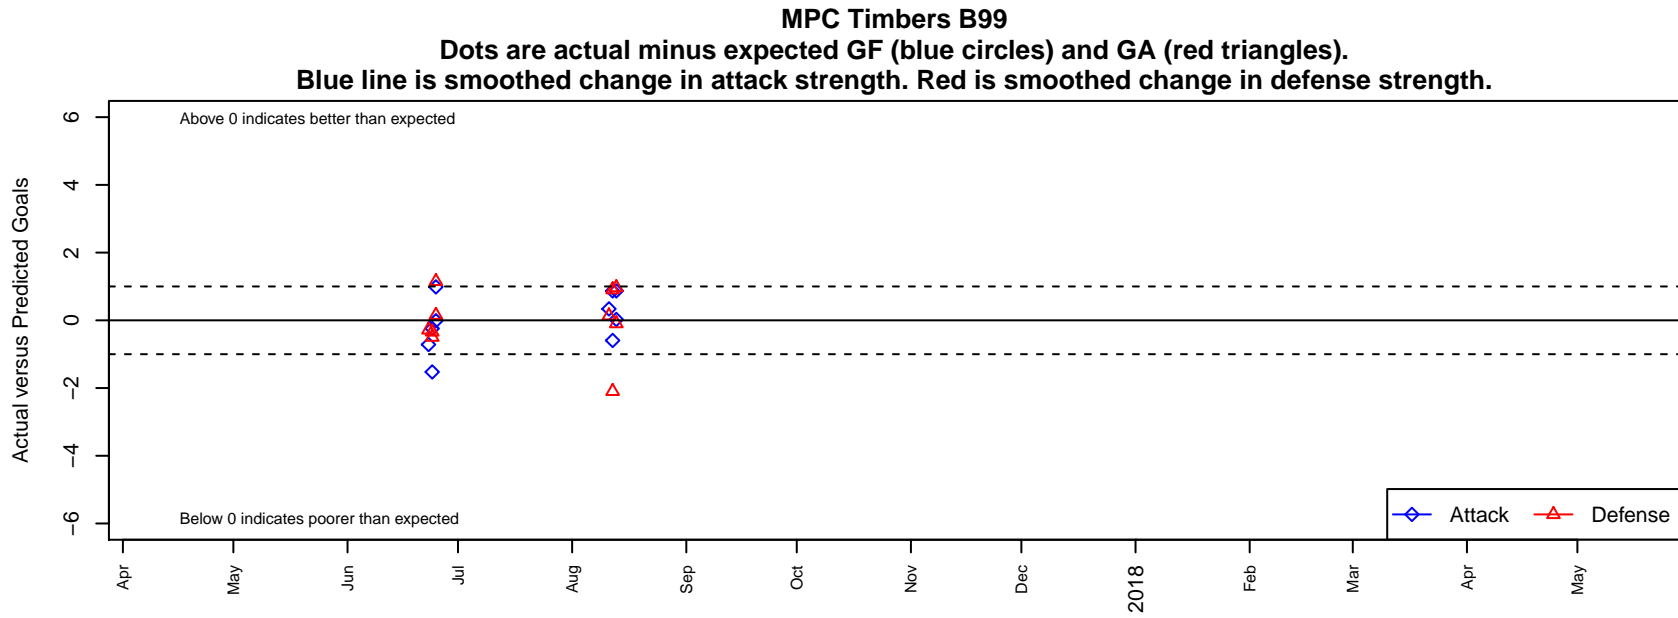

MPC Timbers B99

, OR
B99 total strength=1726
attack=30.14 defense=20.36

alt names used:
MPC TIMBERS (OR)
MPC TIMBERS

Venues played:
2017 Clash At the Border Bronze
2017 Bend Premier Cup Dairon Asprilla (U18/U

**attack and defense variance (black dot)
relative to other teams
and top 10 in region**

**attack and defense rating
relative to others at age
and all opponents in last 13 months**

Performance relative to 13 month average